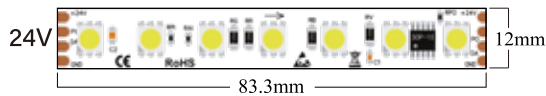

Model No.	Voltage	Watt/M	IC Type	FPC	FPC Thickness	CCT
SELS-5050W84-24-YDMX	DC 24V	16W	DMX512	12mm	3 Oz Double layer	○ DMX WHITE