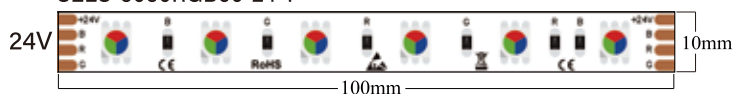

## RGB SERIES

SELS-5050RGB60-12-Y

SELS-5050RGB60-24-Y

Model No.	Voltage	Watt/M	LED Type	FPC	FPC Thickness	MAGIC Color
SELS-5050RGB60-12/24-Y	DC 12/24V	14W	60PCS 5050	10mm	2 Oz Double layer	RGB

SELS-5050RGB84-24-Y