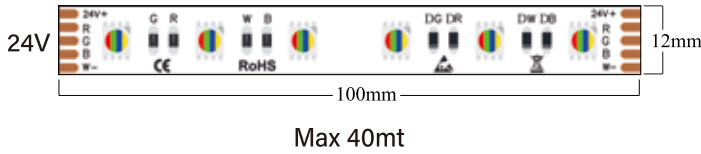

Model No.	Voltage	Watt/M	LED Type	FPC	FPC Thickness	MAGIC Color
SELS-5050RGBX60-24-IP20CC	DC 24V	11W	60PCS	12mm	4 Oz Double layer	RGBW

★ Max 30mt ★