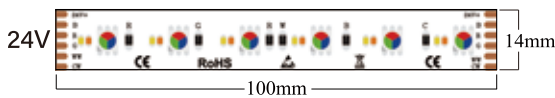

SELS-5050RGBCCT60-24-YB