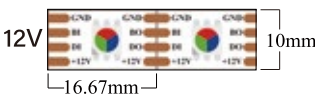

## MAGIC (PIXEL) SERIES

SELS-5050RGB60-5-YIC

SELS-5050RGB84-5-YIC

SELS-5050RGB60-12-YIC

60pcs/84pcs 5050RGB(Build-in), 1pcs LED/Unit

Model No.	Voltage	Watt/M	IC Type	FPC	FPC Thickness	Color
SELS-5050RGB60-5-YIC	DC5V	14W	WS2812	10mm	2.5 Oz Double layer	MAGIC RGB
SELS-5050RGB84-5-YIC	DC5V	14W	WS2812	10mm	2.5 Oz Double layer	MAGIC RGB
SELS-5050RGB60-12-YIC	DC12V	20W	WS2815	10mm	2.5 Oz Double layer	MAGIC RGB