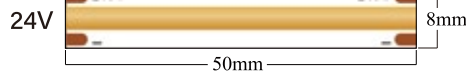

## COB SERIES

SELS-COBX480-12/24-YB

SELS-COBX480-12/24-YC

Model No.	FPC	Voltage	CRI	Color&CCT	Watt/M	Efficiency ±10%	Lumen ±10%
SELS-COBWW480-12/24-YC	8mm	DC 12/24V	Ra>90	● 2700K	11W	90lm/w	990lm/m
SELS-COBWW480-12/24-YC	8mm	DC 12/24V	Ra>90	● 3000K	11W	95lm/w	1045lm/m
SELS-COBNW480-12/24-YC	8mm	DC 12/24V	Ra>90	● 4000K	11W	100lm/w	1100lm/m
SELS-COBPW480-12/24-YC	8mm	DC 12/24V	Ra>90	○ 6000K	11W	105lm/w	1155lm/m
SELS-COBR480-12/24-YB	8mm	DC 12/24V	/	● Red	11W	/	/
SELS-COBG480-12/24-YB	8mm	DC 12/24V	/	● Green	11W	/	/
SELS-COBB480-12/24-YB	8mm	DC 12/24V	/	● Blue	11W	/	/
SELS-COBY480-12/24-YB	8mm	DC 12/24V	/	● Yellow	11W	/	/
SELS-COBO480-12/24-YB	8mm	DC 12/24V	/	● Orange	11W	/	/
SELS-COBPP480-12/24-YB	8mm	DC 12/24V	/	● Plastic Pink	11W	/	/
SELS-COBMG480-12/24-YB	8mm	DC 12/24V	/	● Mars Green	11W	/	/
SELS-COBTB480-12/24-YB	8mm	DC 12/24V	/	● Tiffany Blue	11W	/	/