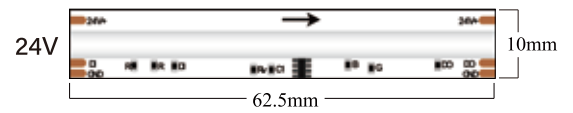

## MAGIC (PIXEL) SERIES

SELS-COBRGB720-12/24-YIC

SELS-COBRGB576-12/24-YIC

SELS-COBX360-24-YIC

SELS-COBRGBW784-24-YIC

Model No.	Voltage	Watt/M	FPC	Unit Length	Color	LED Type
SELS-COBX360-24-YIC	DC 24V	11W	10mm	83.00mm	○ MAGIC WHITE	360PCS
SELS-COBRGB576-12/24-YIC	DC 12/24V	8/16W	10mm	62.50mm	● MAGIC RGB	576PCS
SELS-COBRGB720-12/24-YIC	DC 12/24V	10/18W	12mm	50.00mm	● MAGIC RGB	720PCS
SELS-COBRGBW784-24-YIC	DC 24V	21W	12mm	71.42mm	● MAGIC RGBW	784PCS