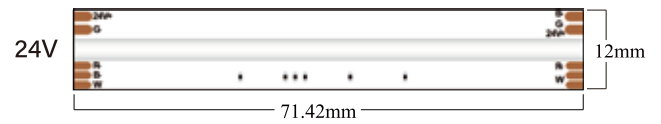

## MAGIC (PIXEL) SERIES

SELS-COBRGB720-12/24-YIC

SELS-COBRGB576-12/24-YIC

SELS-COBX360-24-YIC

SELS-COBRGBW784-24-YIC

Model No.	Voltage	Watt/M	FPC	Unit Length	Color	LED Type
SELS-COBX360-24-YIC	DC 24V	11W	10mm	83.00mm	○ MAGIC WHITE	360PCS
SELS-COBRGB576-12/24-YIC	DC 12/24V	8/16W	10mm	62.50mm	● MAGIC RGB	576PCS
SELS-COBRGB720-12/24-YIC	DC 12/24V	10/18W	12mm	50.00mm	● MAGIC RGB	720PCS
SELS-COBRGBW784-24-YIC	DC 24V	21W	12mm	71.42mm	● MAGIC RGBW	784PCS