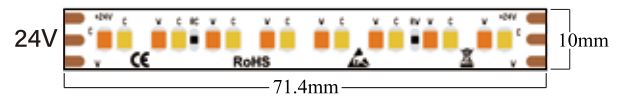

2835 CCT 224LED/M

112PCS 3000K+112PCS 6500K

Model No.	Voltage	CRI	CCT	Watt/M	Efficiency ±10%	Lumen ±10%	Energy Efficiency Class
SELS-2835CCT224-12/24-Y	DC 12/24V	RA>80	● 3000K	12W	145LM/W	1740LM/M	E
SELS-2835CCT224-12/24-Y	DC 12/24V	RA>80	○ 6500K	12W	150LM/W	1800LM/M	D
SELS-2835CCT224-12/24-Y	DC 12/24V	RA>80	●○ 4000K	24W	145LM/W	3480LM/M	E
SELS-2835CCT224-12/24-Y	DC 12/24V	RA>90	● 3000K	12W	115LM/W	1380LM/M	F
SELS-2835CCT224-12/24-Y	DC 12/24V	RA>90	○ 6500K	12W	120LM/W	1440LM/M	E
SELS-2835CCT224-12/24-Y	DC 12/24V	RA>90	●○ 4000K	24W	115LM/W	1380LM/M	F

3000K

4000K

6500K