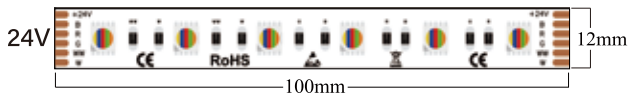

SELS-5050RGBCCT60-24-YA

Model No.	Voltage	Watt/M	FPC	FPC Thickness	Color&CCT	LED Type
SELS-5050RGBCCT60-24-YA	DC 24V	22W	12mm	3 Oz Double layer	RGBCCT	60PCS