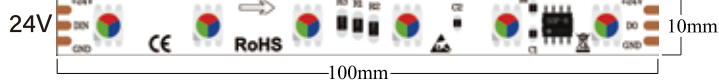

60pcs 5050RGB+10pcs IC/M, 1pcs/6pcs LED/Unit