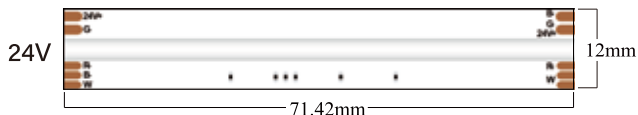

## COB SERIES

SELS-COBRGB576-24-Y

SELS-COBRGB768-24-Y

SELS-COBRGBW784-24-Y

SELS-COBRGBCCT840-24-Y

Model No.	Voltage	Watt/M	FPC	Unit Length	Color	LED Type
SELS-COBRGB576-24-Y	DC 24V	14W	10mm	62.50mm	RGB	576PCS
SELS-COBRGB768-24-Y	DC 24V	14W	10mm	31.26mm	RGB	768PCS
SELS-COBRGB1080-24-Y	DC 24V	14W	12mm	50.00mm	RGB	1080PCS
SELS-COBRGBW784-24-Y	DC 24V	19W	12mm	71.42mm	RGBW	784PCS
SELS-COBRGBCCT840-24-Y	DC24V	21W	12mm	35.71mm	RGBCCT	840PCS