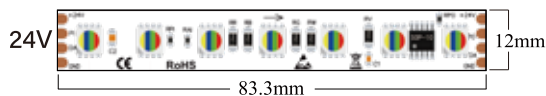

Model No.	Voltage	Watt/M	IC Type	FPC	FPC Thickness	Color
SELS-5050RGBW84-24-YDMX	DC 24V	20W	DMX512	12mm	3 Oz Double layer	○ DMX RGBW