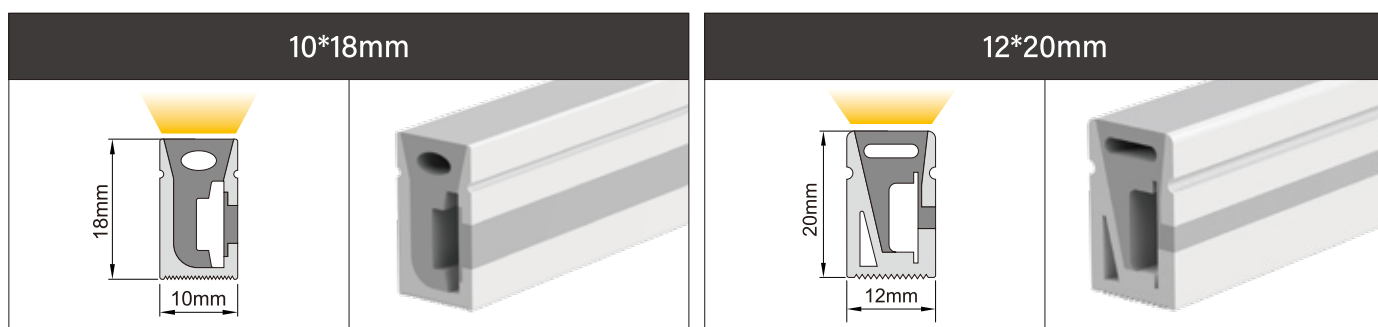

LED NEON LIGHT 10*18MM / 12*20MM

Model No.	Voltage	CRI	Color&CCT	Watt/M	IC TYPE	Lumen ±10%
SEN-1018/1220X-24	DC 24V	RA>80	○ DMX WHITE	11 W	/	860LM/M
SEN-1018/1220RGB-24	DC 24V	/	RGB	12 W	/	/
SEN-1018/1220WIC-5	DC 5V	RA>80	○ MAGIC WHITE	14 W	WS2812	/
SEN-1018/1220RGBIC-5	DC 5V	/	MAGIC RGB	14 W	WS2812	/
SEN-1018/1220RGBIC-24	DC 24V	/	MAGIC RGB	14 W	WS2811	/
SEN-1220WDMX-24	DC 24V	RA>80	○ DMX WHITE	16 W	DMX512	/
SEN-1220RGBWDMX-24	DC 24V	/	DMX RGBW	20 W	DMX512	/