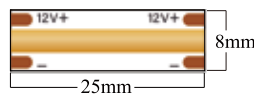

## COB SERIES

SELS-COBX480-12/24-YB

SELS-COBX480-12/24-YC

Model No.	FPC	Voltage	CRI	Color&CCT	Watt/M	Efficiency ±10%	Lumen ±10%
SELS-COBWW480-12/24-YC	8mm	DC 12/24V	Ra>90	● 2700K	11W	90lm/w	990lm/m
SELS-COBWW480-12/24-YC	8mm	DC 12/24V	Ra>90	● 3000K	11W	95lm/w	1045lm/m
SELS-COBNW480-12/24-YC	8mm	DC 12/24V	Ra>90	● 4000K	11W	100lm/w	1100lm/m
SELS-COBPW480-12/24-YC	8mm	DC 12/24V	Ra>90	○ 6000K	11W	105lm/w	1155lm/m
SELS-COBR480-12/24-YB	8mm	DC 12/24V	/	● Red	11W	/	/
SELS-COBG480-12/24-YB	8mm	DC 12/24V	/	● Green	11W	/	/
SELS-COBB480-12/24-YB	8mm	DC 12/24V	/	● Blue	11W	/	/
SELS-COBY480-12/24-YB	8mm	DC 12/24V	/	● Yellow	11W	/	/
SELS-COBO480-12/24-YB	8mm	DC 12/24V	/	● Orange	11W	/	/
SELS-COBPP480-12/24-YB	8mm	DC 12/24V	/	● Plastic Pink	11W	/	/
SELS-COBMG480-12/24-YB	8mm	DC 12/24V	/	● Mars Green	11W	/	/
SELS-COBTB480-12/24-YB	8mm	DC 12/24V	/	● Tiffany Blue	11W	/	/