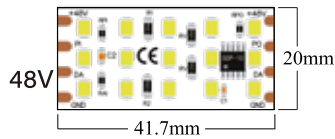

Model No.	Voltage	Watt/M	IC Type	FPC	FPC Thickness	CCT
SELS-2835W360-48-YDMX	DC48V	28W	DMX512	20mm	2 Oz Double layer	○ DMX WHITE