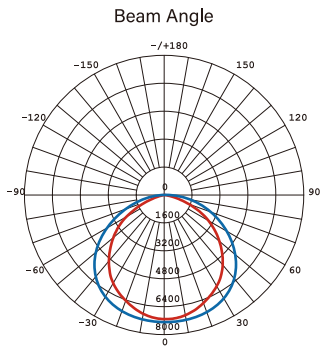

WHITE FLOOD LIGHT

TUV/Meanwell Driver
Lumileds LED