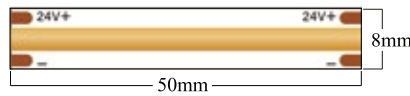

## COB SERIES

SELS-COBX480-12/24-YB

SELS-COBX480-12/24-YC

Model No.	FPC	Voltage	CRI	Color&CCT	Watt/M	Efficiency ±10%	Lumen ±10%
SELS-COBWW480-12/24-YC	8mm	DC 12/24V	Ra>90	● 2700K	11W	90lm/w	990lm/m
SELS-COBWW480-12/24-YC	8mm	DC 12/24V	Ra>90	● 3000K	11W	95lm/w	1045lm/m
SELS-COBNW480-12/24-YC	8mm	DC 12/24V	Ra>90	● 4000K	11W	100lm/w	1100lm/m
SELS-COBPW480-12/24-YC	8mm	DC 12/24V	Ra>90	○ 6000K	11W	105lm/w	1155lm/m
SELS-COBR480-12/24-YB	8mm	DC 12/24V	/	● Red	11W	/	/
SELS-COBG480-12/24-YB	8mm	DC 12/24V	/	● Green	11W	/	/
SELS-COBB480-12/24-YB	8mm	DC 12/24V	/	● Blue	11W	/	/
SELS-COBY480-12/24-YB	8mm	DC 12/24V	/	● Yellow	11W	/	/
SELS-COBO480-12/24-YB	8mm	DC 12/24V	/	● Orange	11W	/	/
SELS-COBPP480-12/24-YB	8mm	DC 12/24V	/	● Plastic Pink	11W	/	/
SELS-COBMG480-12/24-YB	8mm	DC 12/24V	/	● Mars Green	11W	/	/
SELS-COBTB480-12/24-YB	8mm	DC 12/24V	/	● Tiffany Blue	11W	/	/