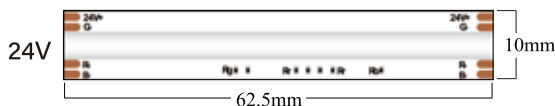

SELS-COBRGB576-24-Y

SELS-COBRGBW784-24-Y