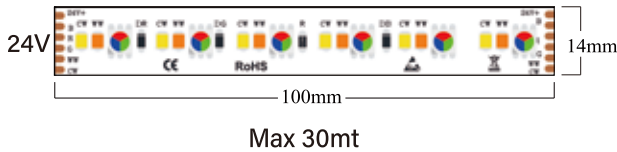

Model No.	Voltage	Watt/M	LED Type	FPC	FPC Thickness	MAGIC Color
SELS-5050RGCCT60-24-YCC	DC 24V	16W	180PCS	14mm	4 Oz Double layer	RGCCT