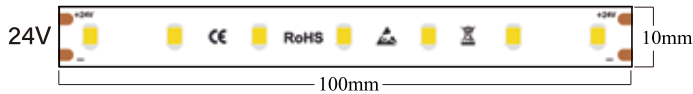

2835 70&126&238LED/M

24V CONSTANT CURRENT SERIES

★ Max 50mt ★

Model No.	Voltage	CRI	CCT	Watt/M	Efficiency ±10%	Lumen ±10%	Energy Efficiency Class
SELS-2835WW70-24-YCC	DC 24V	RA>80	2700K	6W	125LM/W	750LM/M	E
SELS-2835WW70-24-YCC	DC 24V	RA>80	3000K	6W	130LM/W	780LM/M	E
SELS-2835NW70-24-YCC	DC 24V	RA>80	4000K	6W	140LM/W	840LM/M	E
SELS-2835PW70-24-YCC	DC 24V	RA>80	6500K	6W	140LM/W	840LM/M	E
SELS-2835WW126-24-YCC	DC 24V	RA>80	2700K	11W	120LM/W	1320LM/M	E
SELS-2835WW126-24-YCC	DC 24V	RA>80	3000K	11W	130LM/W	1430LM/M	E
SELS-2835NW126-24-YCC	DC 24V	RA>80	4000K	11W	135LM/W	1485LM/M	E
SELS-2835PW126-24-YCC	DC 24V	RA>80	6500K	11W	140LM/W	1540LM/M	E
SELS-2835WW238-24-YCC	DC 24V	RA>80	2700K	20W	120LM/W	2400LM/M	E
SELS-2835WW238-24-YCC	DC 24V	RA>80	3000K	20W	125LM/W	2500LM/M	E
SELS-2835NW238-24-YCC	DC 24V	RA>80	4000K	20W	130LM/W	2600LM/M	E
SELS-2835PW238-24-YCC	DC 24V	RA>80	6500K	20W	140LM/W	2800LM/M	E