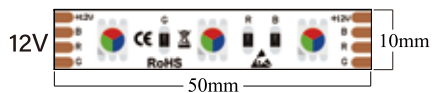

## RGB SERIES

SELS-5050RGB60-12-Y

SELS-5050RGB60-24-Y

Model No.	Voltage	Watt/M	LED Type	FPC	FPC Thickness	MAGIC Color
SELS-5050RGB60-12/24-Y	DC 12/24V	14W	60PCS 5050	10mm	2 Oz Double layer	RGB

SELS-5050RGB84-24-Y