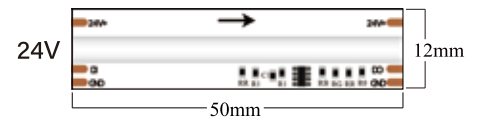

SELS-COBRGB576-12/24-YIC