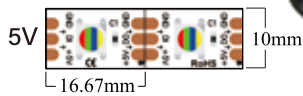

SELS-5050RGBX60-5-YIC

SELS-5050RGBX60-24-YIC