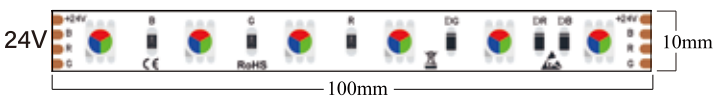

★ Max 40mt ★

SELS-5050RGB60-24-YCC

Max 40mt

- Dimmable
- 120°
- 50,000h
- EN 62471
- CE
- RoHS
- UK CA
- 5 3-5 YEAR

Model No.	Voltage	Watt/M	LED Type	FPC	FPC Thickness	MAGIC Color
SELS-5050RGB60-24-YCC	DC 24V	8W	60PCS	10mm	4 Oz Double layer	RGB