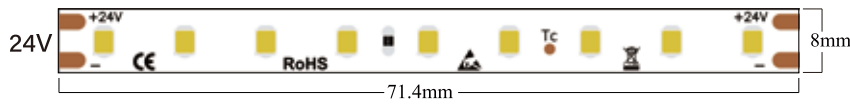

2835 126LED/M

MAX 200LM/W

★ High Lumen ★