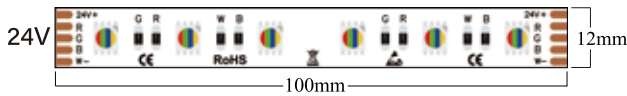

## RGB+W 4IN 1 & RGB+2216WHITE

 RGBWW
  RGBNW
  RGBPW

SELS-5050RGBX60-12-YA

SELS-5050RGBX60-24-YA

Model No.	Voltage	Watt/M	FPC	FPC Thickness	Color&CCT	LED Type
SELS-5050RGBX60-12/24-YA	DC 12/24V	17W	12mm	2 Oz Double layer	 RGBW	60PCS