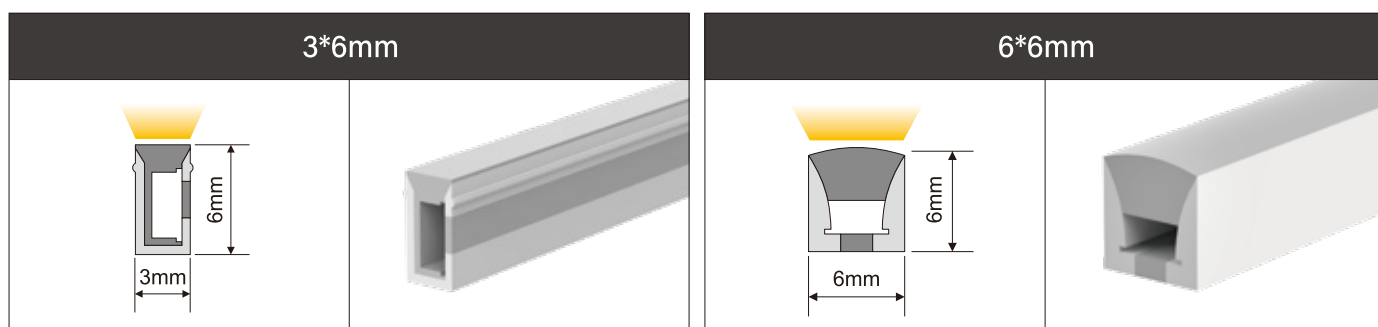

LED NEON LIGHT 3*6MM / 6*6MM

Model No.	Voltage	CRI	CCT	Watt/M	Efficiency ±10%	Lumen ±10%
SEN-0306X-24	DC 24V	RA>90	● 2700K	8.5W	60LM/W	510LM/M
SEN-0306X-24	DC 24V	RA>90	● 3000K	8.5W	65LM/W	552LM/M
SEN-0306X-24	DC 24V	RA>90	● 4000K	8.5W	75LM/W	637LM/M
SEN-0306X-24	DC 24V	RA>90	○ 6500K	8.5W	75LM/W	637LM/M
SEN-0606X-24	DC 24V	RA>90	● 2700K	8.5W	60LM/W	510LM/M
SEN-0606X-24	DC 24V	RA>90	● 3000K	8.5W	65LM/W	552LM/M
SEN-0606X-24	DC 24V	RA>90	● 4000K	8.5W	75LM/W	637LM/M
SEN-0606X-24	DC 24V	RA>90	○ 6500K	8.5W	75LM/W	637LM/M