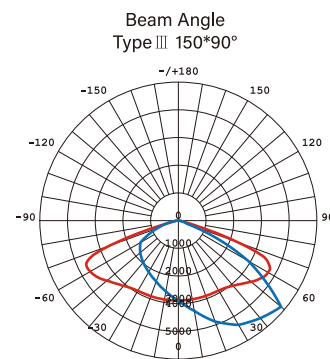

TUV/Meanwell Driver, Lumileds LED

The Light Sensor
Optional