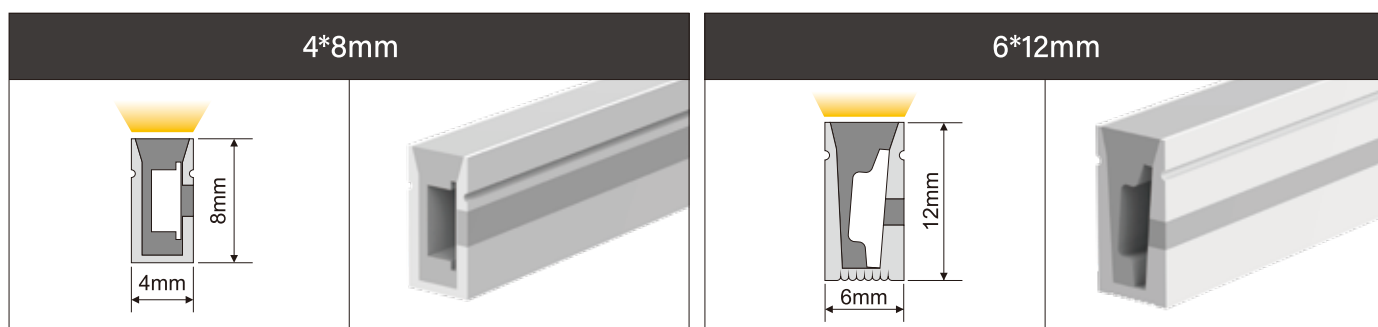

LED NEON LIGHT 4*8MM / 6*12MM

Model No.	Voltage	CRI	CCT	Watt/M	Efficiency ±10%	Lumen ±10%
SEN-0408X-24	DC 24V	RA>90	● 2700K	8.5W	60LM/W	510LM/M
SEN-0408X-24	DC 24V	RA>90	● 3000K	8.5W	65LM/W	552LM/M
SEN-0408X-24	DC 24V	RA>90	● 4000K	8.5W	75LM/W	637LM/M
SEN-0408X-24	DC 24V	RA>90	○ 6500K	8.5W	75LM/W	637LM/M
SEN-0612X-24	DC 24V	RA>90	● 2700K	8.5W	60LM/W	510LM/M
SEN-0612X-24	DC 24V	RA>90	● 3000K	8.5W	65LM/W	552LM/M
SEN-0612X-24	DC 24V	RA>90	● 4000K	8.5W	75LM/W	637LM/M
SEN-0612X-24	DC 24V	RA>90	○ 6500K	8.5W	75LM/W	637LM/M