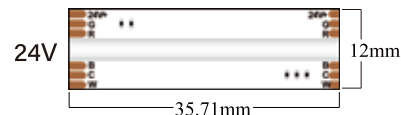

## COB SERIES

SELS-COBRGB576-24-Y

SELS-COBRGB768-24-Y

SELS-COBRGBW784-24-Y

SELS-COBRGBCCT840-24-Y

Model No.	Voltage	Watt/M	FPC	Unit Length	Color	LED Type
SELS-COBRGB576-24-Y	DC 24V	14W	10mm	62.50mm	RGB	576PCS
SELS-COBRGB768-24-Y	DC 24V	14W	10mm	31.26mm	RGB	768PCS
SELS-COBRGB1080-24-Y	DC 24V	14W	12mm	50.00mm	RGB	1080PCS
SELS-COBRGBW784-24-Y	DC 24V	19W	12mm	71.42mm	RGBW	784PCS
SELS-COBRGBCCT840-24-Y	DC24V	21W	12mm	35.71mm	RGBCCT	840PCS