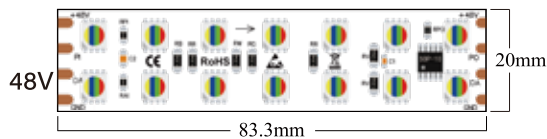

## 48V DMX512 SERIES

SELS-2835W360-48-YDMX

Model No.	Voltage	Watt/M	IC Type	FPC	FPC Thickness	CCT
SELS-2835W360-48-YDMX	DC48V	28W	DMX512	20mm	2 Oz Double layer	○ DMX WHITE

SELS-5050RGBW168-48-YDMX

Model No.	Voltage	Watt/M	IC Type	FPC	FPC Thickness	Color
SELS-5050RGBW168-48-YDMX	DC48V	40W	DMX512	20mm	2 Oz Double layer	○ DMX RGBW