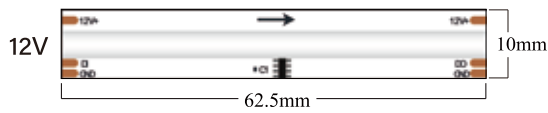

## MAGIC (PIXEL) SERIES

SELS-COBRGB720-12/24-YIC

SELS-COBRGB576-12/24-YIC

SELS-COBX360-24-YIC

SELS-COBRGBW784-24-YIC

Model No.	Voltage	Watt/M	FPC	Unit Length	Color	LED Type
SELS-COBX360-24-YIC	DC 24V	11W	10mm	83.00mm	○ MAGIC WHITE	360PCS
SELS-COBRGB576-12/24-YIC	DC 12/24V	8/16W	10mm	62.50mm	● MAGIC RGB	576PCS
SELS-COBRGB720-12/24-YIC	DC 12/24V	10/18W	12mm	50.00mm	● MAGIC RGB	720PCS
SELS-COBRGBW784-24-YIC	DC 24V	21W	12mm	71.42mm	● MAGIC RGBW	784PCS