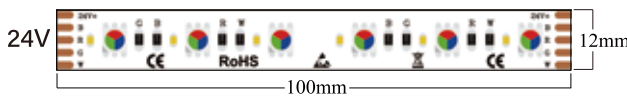

SELS-5050RGBX60-24-YB