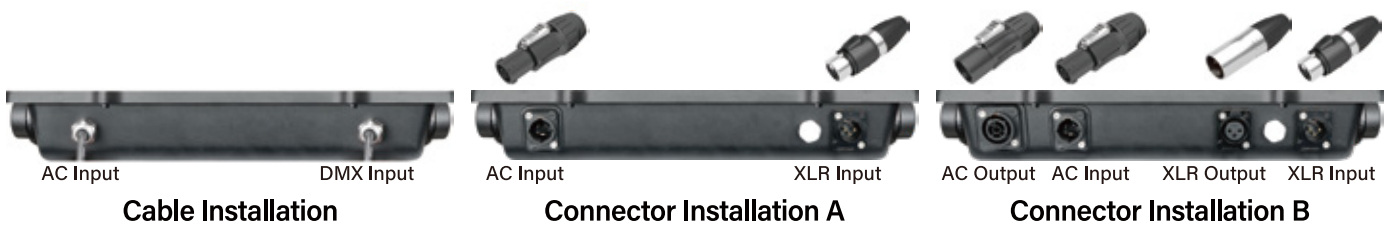

RGBCCT FLOOD LIGHT

DMX Type / RF Type

BEAM ANGLE

Model No.	Input Voltage	Power	Color	Size/mm	Light Source
SEF-100RGBCCT	AC 100-277V/DC 24V	100W	RGB CCT	L413*W315*H63	3030RGB+3030White
SEF-150RGBCCT	AC 100-277V/DC 24V	150W	RGB CCT	L440*W349*H63	3030RGB+3030White
SEF-200RGBCCT	AC 100-277V/DC 24V	200W	RGB CCT	L480*W379*H63	3030RGB+3030White
SEF-300RGBCCT	AC 100-277V/DC 24V	300W	RGB CCT	L565*W457*H65	3030RGB+3030White
SEF-450RGBCCT	AC 100-277V/DC 24V	450W	RGB CCT	L585*W559*H70	3030RGB+3030White