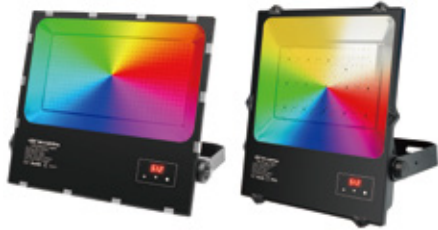

CONTENTS

01-07 Page

LED FLOOD LIGHT