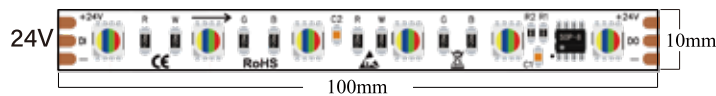

60pcs 5050RGBW(Build-in), 1pcs/6pcs LED/Unit