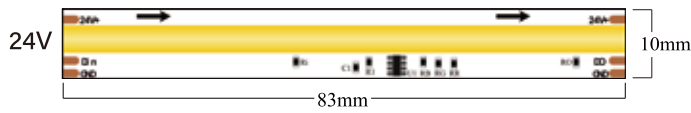

## MAGIC (PIXEL) SERIES

SELS-COBRGB720-12/24-YIC

SELS-COBRGB576-12/24-YIC

SELS-COBX360-24-YIC

SELS-COBRGBW784-24-YIC

Model No.	Voltage	Watt/M	FPC	Unit Length	Color	LED Type
SELS-COBX360-24-YIC	DC 24V	11W	10mm	83.00mm	○ MAGIC WHITE	360PCS
SELS-COBRGB576-12/24-YIC	DC 12/24V	8/16W	10mm	62.50mm	● MAGIC RGB	576PCS
SELS-COBRGB720-12/24-YIC	DC 12/24V	10/18W	12mm	50.00mm	● MAGIC RGB	720PCS
SELS-COBRGBW784-24-YIC	DC 24V	21W	12mm	71.42mm	● MAGIC RGBW	784PCS