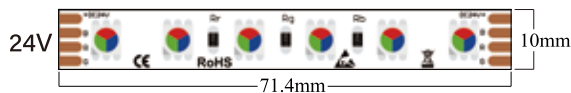

## RGB SERIES

SELS-5050RGB60-12-Y

SELS-5050RGB60-24-Y

Model No.	Voltage	Watt/M	LED Type	FPC	FPC Thickness	MAGIC Color
SELS-5050RGB60-12/24-Y	DC 12/24V	14W	60PCS 5050	10mm	2 Oz Double layer	RGB

SELS-5050RGB84-24-Y