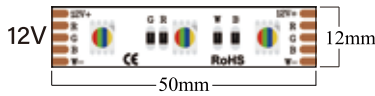

SELS-5050RGBX60-24-YA