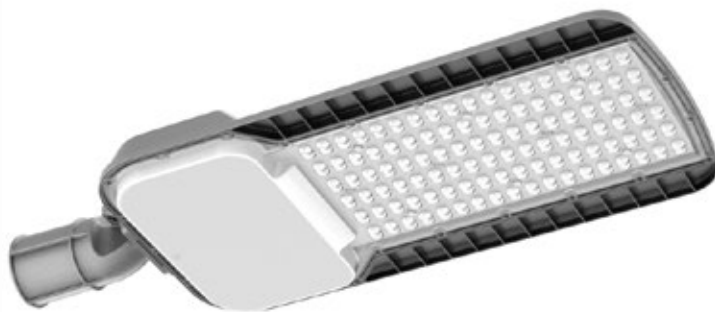

LED STREET LIGHT

50W/75W/100W/150W/200W/300W

L TYPE

P TYPE

TUV/Meanwell Driver, Lumileds LED

The Light Sensor
Optional

Model No.	Input Voltage	Power	CRI	Size/mm	Efficiency ±10%	Luminous ±10%
SES-W50	AC 100-240V	50W	RA>80	L560*W196*H99mm	150LM/W	7500LM
SES-W75	AC 100-240V	75W	RA>80	L560*W196*H99mm	150LM/W	11250LM
SES-W100	AC 100-240V	100W	RA>80	L610*W245*H99mm	150LM/W	15000LM
SES-W150	AC 100-240V	150W	RA>80	L660*W245*H99mm	150LM/W	22500LM
SES-W200	AC 100-240V	200W	RA>80	L712*W300*H99mm	150LM/W	30000LM
SES-W300	AC 100-240V	300W	RA>80	L714*W340*H99mm	150LM/W	45000LM