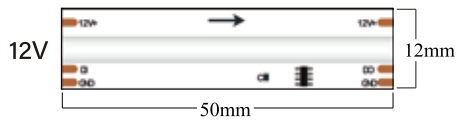

SELS-COBRGB576-12/24-YIC