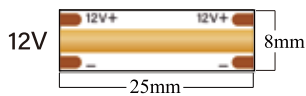

SELS-COBX480-12/24-YB