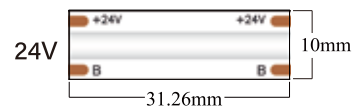

SELS-COBRGB768-24-Y

SELS-COBRGBCCT840-24-Y