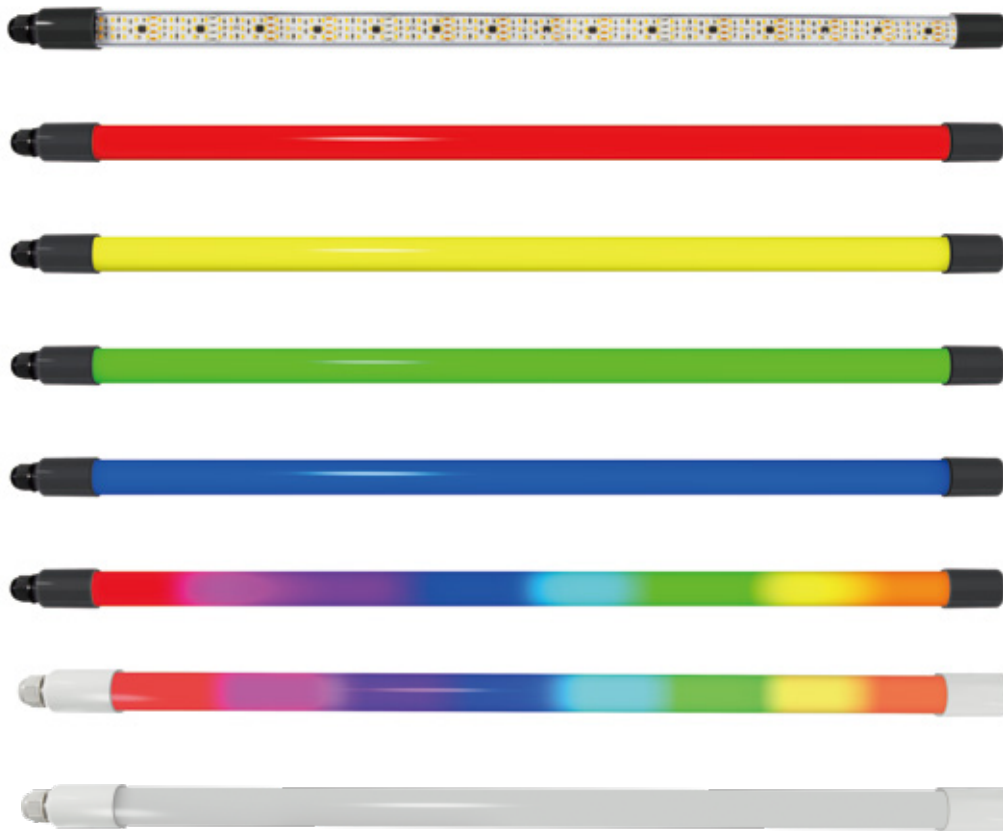

DMX T8 TUBE LIGHT (IP65)

Model No.	Length	Voltage	Power	Color	Pixels	Shape
SE-T8-RGBW-DMX	4FT/6FT/8FT	DC48V	45W/65W/90W	DMX RGBW	13PIX/ 20PIX/ 27PIX	Clear Type
SE-T8-RGBW-DMX	4FT/6FT/8FT	DC48V	35W/55W/70W	DMX RGBW	9PIX/ 14PIX/ 18PIX	MilkyType
SE-T8-W-DMX	4FT/6FT/8FT	DC48V	45W/65W/90W	DMX WHITE	26PIX/ 40PIX/ 54PIX	Clear Type
SE-T8-W-DMX	4FT/6FT/8FT	DC48V	45W/65W/90W	DMX WHITE	26PIX/ 40PIX/ 54PIX	MilkyType
SE-T8-W	4FT/6FT/8FT	DC48V	30W/45W/60W	WHITE	Single Color	Clear/Milky Type
SE-T8-R	4FT/6FT/8FT	DC48V	30W/45W/60W	RED	Single Color	Clear/Milky Type
SE-T8-Y	4FT/6FT/8FT	DC48V	30W/45W/60W	YELLOW	Single Color	Clear/Milky Type
SE-T8-G	4FT/6FT/8FT	DC48V	30W/45W/60W	GREEN	Single Color	Clear/Milky Type
SE-T8-B	4FT/6FT/8FT	DC48V	30W/45W/60W	BLUE	Single Color	Clear/Milky Type