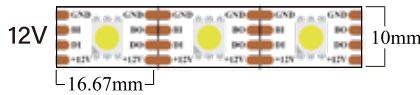

## MAGIC (PIXEL) SERIES

SELS-5050W60-5-YIC

SELS-5050W60-12-YIC

60pcs 5050White(Build-in), 1pcs LED/Unit

Model No.	Voltage	Watt/M	IC Type	FPC	FPC Thickness	CCT
SELS-5050W60-5-YIC	DC5V	14W	WS2812	10mm	2.5 Oz Double layer	○ MAGIC WHITE
SELS-5050W60-12-YIC	DC12V	20W	WS2815	10mm	2.5 Oz Double layer	○ MAGIC WHITE