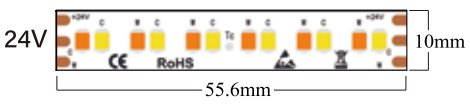

IC Build-in LED Max 30mt

- Dimmable
- 120°
- 50,000h
- ONE BIN
- 5 3-5 YEAR
- EN 62471
- .IES
- CE
- RoHS
- UK CA

Model No.	Voltage	Watt/M	LED Type	FPC	FPC Thickness	CCT
SELS-2835CCT216-24-YCC	DC 24V	14W	216PCS	10mm	4 Oz Double layer	CCT

★ Max 40mt ★