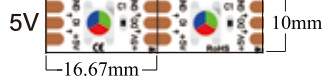

## MAGIC (PIXEL) SERIES

SELS-5050RGB60-5-YIC

SELS-5050RGB84-5-YIC

SELS-5050RGB60-12-YIC

60pcs/84pcs 5050RGB(Build-in), 1pcs LED/Unit

Model No.	Voltage	Watt/M	IC Type	FPC	FPC Thickness	Color
SELS-5050RGB60-5-YIC	DC5V	14W	WS2812	10mm	2.5 Oz Double layer	MAGIC RGB
SELS-5050RGB84-5-YIC	DC5V	14W	WS2812	10mm	2.5 Oz Double layer	MAGIC RGB
SELS-5050RGB60-12-YIC	DC12V	20W	WS2815	10mm	2.5 Oz Double layer	MAGIC RGB