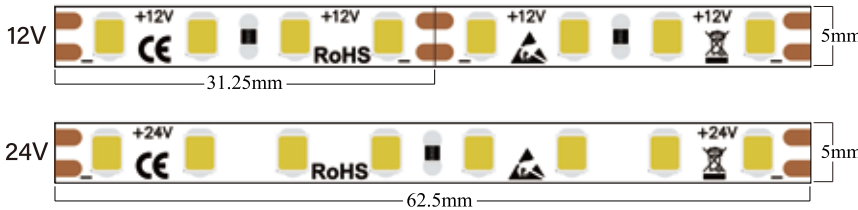

2835 128LED/M

ULTRA SLIM SERIES

★ High Lumen ★

Model No.	Voltage	CRI	CCT	Watt/M	Efficiency ±10%	Lumen ±10%	Energy Efficiency Class
SELS-2835WW128-12/24-YC	DC 12/24V	RA>80	● 2700K	5W	155LM/W	775LM/M	D
SELS-2835WW128-12/24-YC	DC 12/24V	RA>80	● 3000K	5W	160LM/W	800LM/M	D
SELS-2835NW128-12/24-YC	DC 12/24V	RA>80	● 4000K	5W	170LM/W	850LM/M	D
SELS-2835PW128-12/24-YC	DC 12/24V	RA>80	○ 6500K	5W	165LM/W	825LM/M	D
SELS-2835WW128-12/24-YC	DC 12/24V	RA>90	● 2700K	5W	125LM/W	625LM/M	E
SELS-2835WW128-12/24-YC	DC 12/24V	RA>90	● 3000K	5W	130LM/W	650LM/M	E
SELS-2835NW128-12/24-YC	DC 12/24V	RA>90	● 4000K	5W	140LM/W	700LM/M	E
SELS-2835PW128-12/24-YC	DC 12/24V	RA>90	○ 6500K	5W	135LM/W	675LM/M	E

SDCM3 / SDCM 5, CRI 80/90/95, CCT Range: 1600~30000K Available to Customize