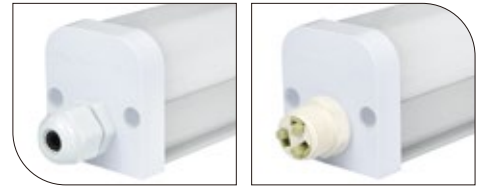

# Mini TYPE LED TRI-PROOF LIGHT

20W/30W/40W/50W

● Black ○ White

Normal Connector

Fast 3 Pin Connector

Model No.	Input Voltage	Power	CRI	Size/mm	Efficiency ±10%	Luminous ±10%
SE-2T20W-M	AC 100-277V/220-240V	20W	RA>80	L600*W45*H49MM	135LM/W	2700LM
SE-4T20W-M	AC 100-277V/220-240V	20W	RA>80	L1200*W45*H49MM	135LM/W	2700LM
SE-4T30W-M	AC 100-277V/220-240V	30W	RA>80	L1200*W45*H49MM	135LM/W	4050LM
SE-4T40W-M	AC 100-277V/220-240V	40W	RA>80	L1200*W45*H49MM	135LM/W	5400LM
SE-5T50W-M	AC 100-277V/220-240V	50W	RA>80	L1500*W45*H49MM	135LM/W	6750LM