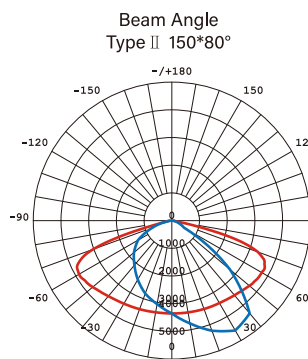

TUV/Meanwell Driver, Lumileds LED

The Light Sensor
Optional