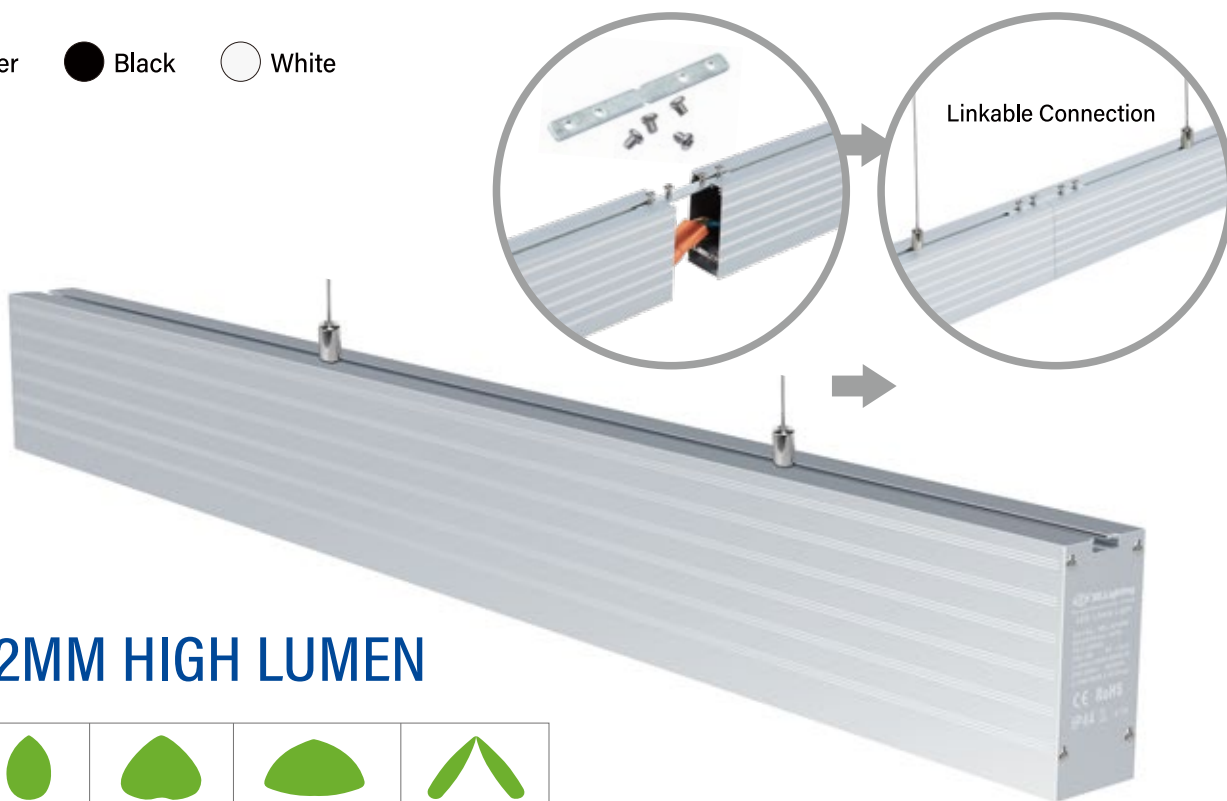

LED LINEAR LIGHT

20W/40W/50W/60W

Silver
 Black
 White

70*32MM HIGH LUMEN