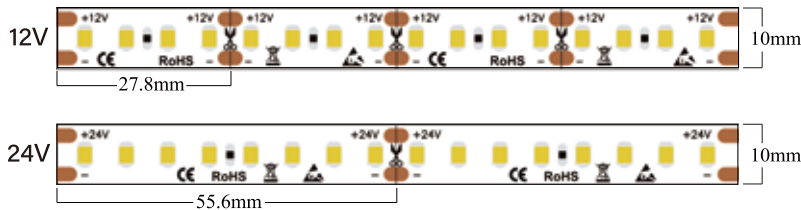

2835 144LED/M

MAX 175LM/W

★ High Lumen ★

Model No.	Voltage	CRI	CCT	Watt/M	Efficiency ±10%	Lumen ±10%	Energy Efficiency Class
SELS-2835WW144-24-5YC	DC 24V	RA>80	● 2700K	12W	160LM/W	1920LM/M	D
SELS-2835WW144-24-5YC	DC 24V	RA>80	● 3000K	12W	165LM/W	1980LM/M	D
SELS-2835NW144-24-5YC	DC 24V	RA>80	● 4000K	12W	175LM/W	2100LM/M	C
SELS-2835PW144-24-5YC	DC 24V	RA>80	○ 6500K	12W	170LM/W	2040LM/M	D
SELS-2835WW144-12/24-5Y	DC 12/24V	RA>80	● 2700K	12W	145LM/W	1740LM/M	E
SELS-2835WW144-12/24-5Y	DC 12/24V	RA>80	● 3000K	12W	150LM/W	1800LM/M	D
SELS-2835NW144-12/24-5Y	DC 12/24V	RA>80	● 4000K	12W	160LM/W	1920LM/M	D
SELS-2835PW144-12/24-5Y	DC 12/24V	RA>80	○ 6500K	12W	160LM/W	1920LM/M	D

SDCM3 / SDCM 5, CRI 80/90/95, CCT Range: 1600~30000K Available to Customize