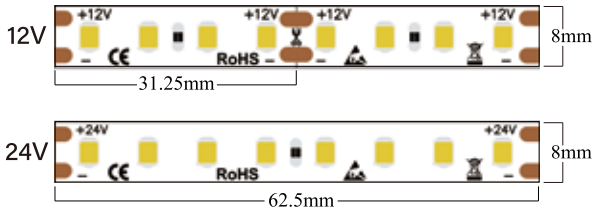

2835 128LED/M

MAX 160LM/W

★ High Lumen ★

Model No.	Voltage	CRI	CCT	Watt/M	Efficiency ±10%	Lumen ±10%	Energy Efficiency Class
SELS-2835WW128-12/24-YA	DC 12/24V	RA>80	● 2700K	10W	155LM/W	1550LM/M	D
SELS-2835WW128-12/24-YA	DC 12/24V	RA>80	● 3000K	10W	155LM/W	1550LM/M	D
SELS-2835NW128-12/24-YA	DC 12/24V	RA>80	○ 4000K	10W	160LM/W	1600LM/M	D
SELS-2835PW128-12/24-YA	DC 12/24V	RA>80	○ 6500K	10W	160LM/W	1600LM/M	D
SELS-2835WW128-12/24-YA	DC 12/24V	RA>90	● 2700K	10W	120LM/W	1200LM/M	E
SELS-2835WW128-12/24-YA	DC 12/24V	RA>90	● 3000K	10W	120LM/W	1200LM/M	E
SELS-2835NW128-12/24-YA	DC 12/24V	RA>90	○ 4000K	10W	135LM/W	1350LM/M	E
SELS-2835PW128-12/24-YA	DC 12/24V	RA>90	○ 6500K	10W	130LM/W	1300LM/M	E